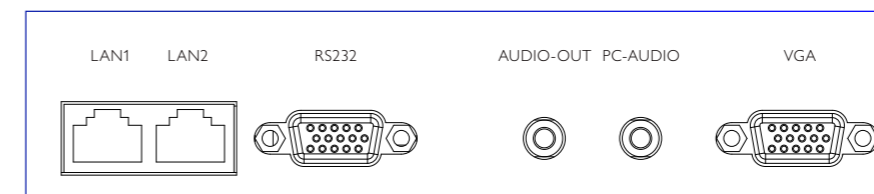

Specifications

MODEL		IL4301	IL5501	
Panel	Screen Size	43"	55"	
	Resolution	UHD 3840 × 2160	UHD 3840 × 2160	
	Brightness (Typ.)	400 nits	400 nits	
	Contrast Ratio (Typ.)	1200: 1	1300: 1	
	Viewing Angle (H/V)	178 degree (H) / 178 degree (V)	178 degree (H) / 178 degree (V)	
	Response Time (G-t-G, ms)	8	9	
	Backlight Life (hrs)	40,000	50,000	
	Panel Surface	AG, Haze 1%	AG, Haze 3%	
	Operating Hour	24 hrs / 7 days	24 hrs / 7 days	
	Orientation	Landscape / Portrait	Landscape / Portrait	
Touch Solution	Touch Technology	Infrared Touch	Infrared Touch	
	Touch Points	40	40	
	Resolution	32768 × 32768	32768 × 32768	
Platform Solution	System Memory	3GB	3GB	
	Storage	32GB	32GB	
	OS	Android 8.0	Android 8.0	
Power	Power Supply	100V~240V, 50-60Hz	100V~240V, 50-60Hz	
	Power Consumption	Maximum (W/h)	150	230
		Typical (W/h)	82	111
		Standby Mode (W/h)	<0.5W	<0.5W
	AC Power Switch	Yes	Yes	
Wake Up	HDMI / LAN	HDMI / LAN		
Environment	Operation Temperature	0°C ~ 40°C	0°C ~ 40°C	
	Operating Humidity	20% ~ 85% RH Non-Condensing	20% ~ 85% RH Non-Condensing	
	Energy Efficiency	Energy 8.0 Certified	Energy 8.0 Certified	
Connectivity	Input	VGA / HDMI / Display Port	x 1 / 2.0 x 2 / 1.2 x 1	
	Output	HDMI	2.0 x 1	
	USB	Type A / Type B	2.0 x 2 / 2.0 x 1 (For Touch)	
	LAN		Yes	
	Remote Controller		Yes	
	Internal Speaker		10W x 2	
Mechanical	Dimension (mm)	Screen	1011.0 × 599.2 × 97.4	
	Weight (kg)	Net Weight / Gross Weight	18.8 / 24.0	
	Bezel Width (mm)		16.6 / 16.6 / 16.6 / 16.6	
	Wall Mounting (VESA) (Screw Type / Max. Length)		200 × 400 mm (4 holes); 4 × M6 × 8L	
	OPS Slot		x 1	
Unique Software Support	Wireless Presentation	InstaShare	InstaShare	
	Media Content	X-Sign	X-Sign	
	Digital Broadcasting	X-Sign Broadcast	X-Sign Broadcast	
	Video Conferencing	Teamviewer Meeting	Teamviewer Meeting	
	Device management	DMS Cloud/Local	DMS Cloud/Local	

INPUT AND OUTPUT TERMINALS

SIDE I/O

BOTTOM I/O

DIMENSIONS