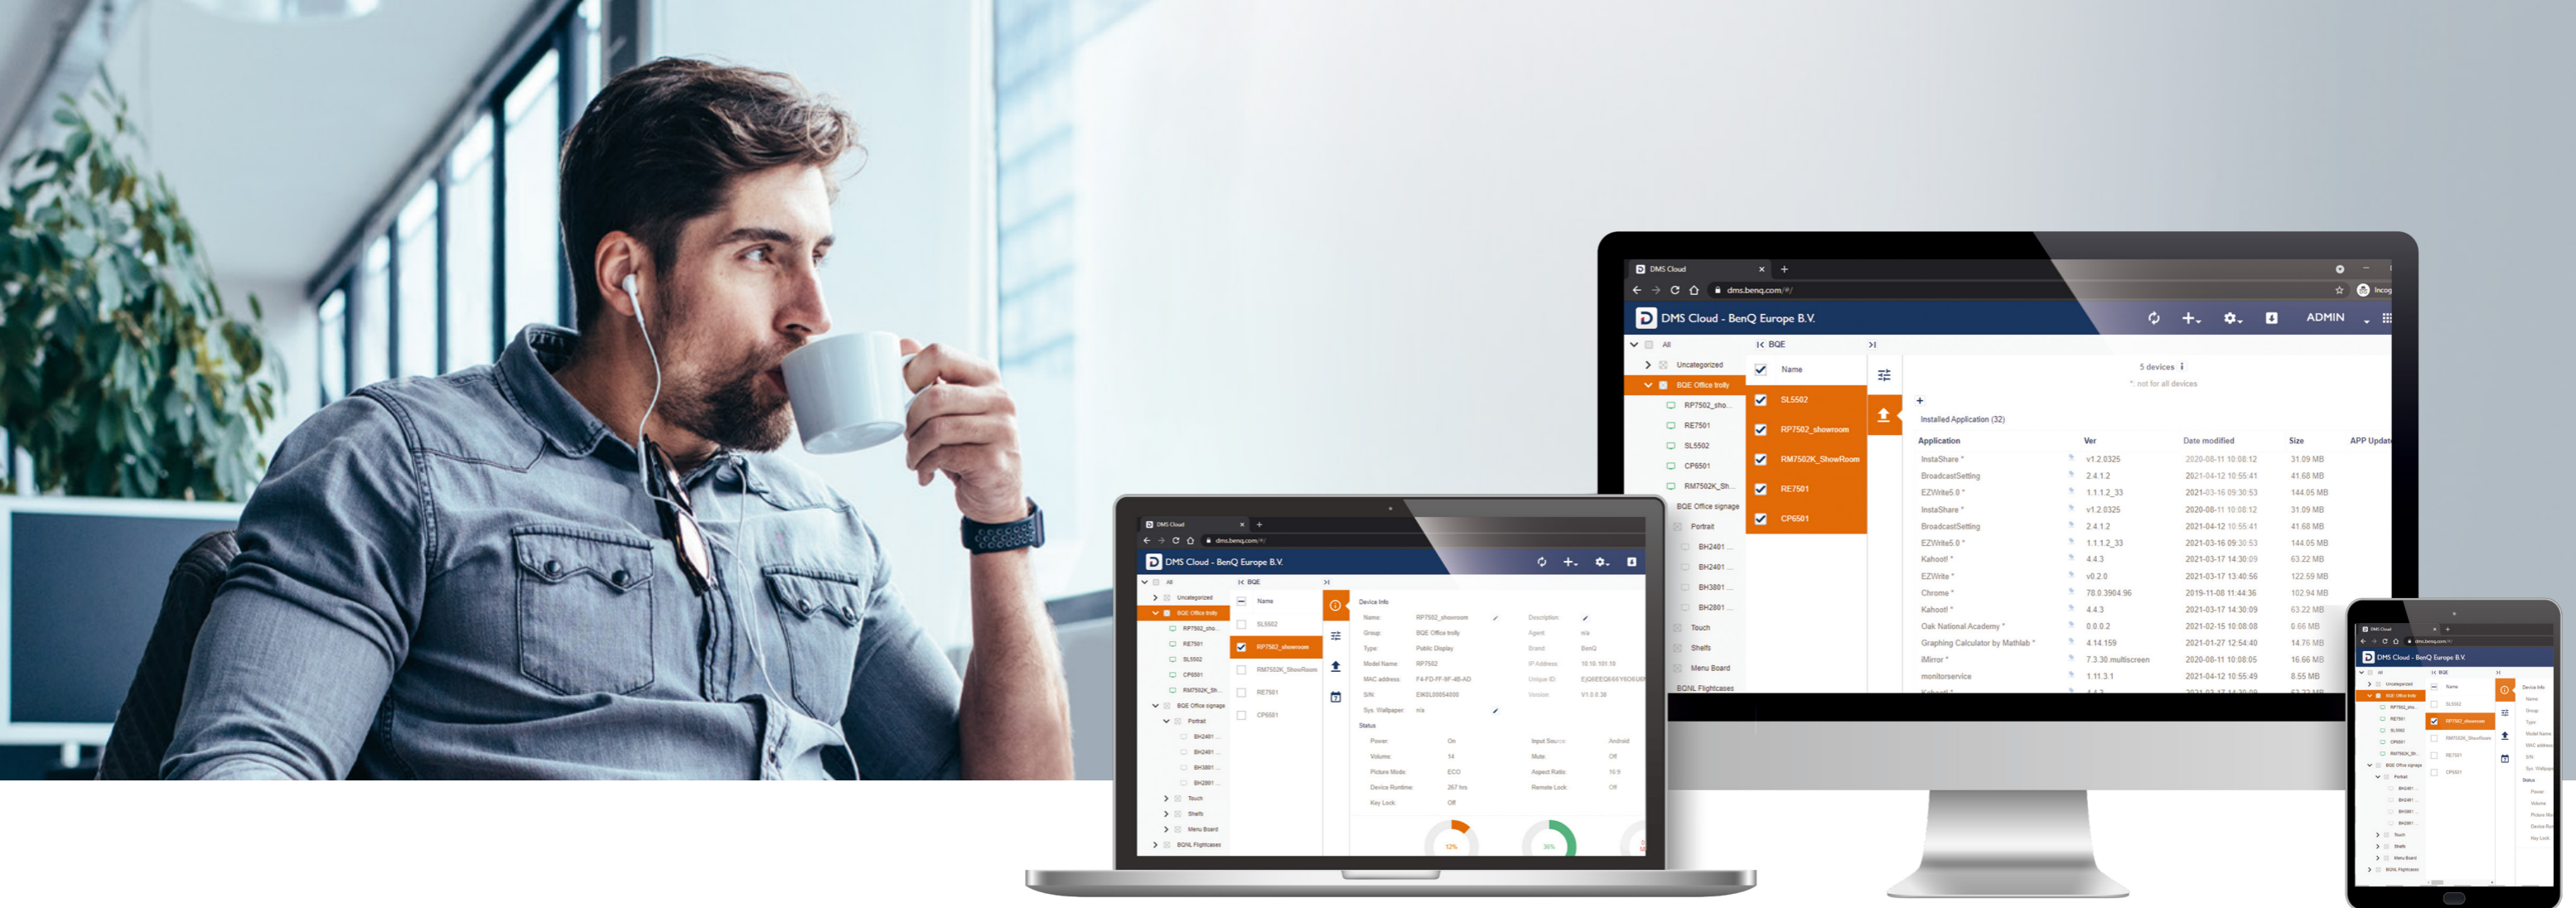

Streamlined delivery from design to display

X-SIGN DESIGNER

Effortless content creation

Choose from a growing gallery of digital signage templates to easily create interactive content for your brand and receive access to Pantone® digital colours for true-to-life images.

X-SIGN MANAGER

Centralised management and deliver

Manage all your content remotely with X-Sign. You can easily schedule promotions on multiple displays and get usage reports to better understand customers' preferences.

Centrally manage all your displays

Handle all your BenQ displays from the comfort of your desk with BenQ Device Management Solution (DMS). Install apps, monitor devices and update multiple screens at a time.

Always up-to-date

Ensure all your BenQ displays are equipped with the latest features and security patches with Over-the-Air (OTA) updates.

Convenient display management

Managing your displays has never been more convenient. BenQ's ecosystem makes it easy for you to monitor and update all your devices at any time, from any location.