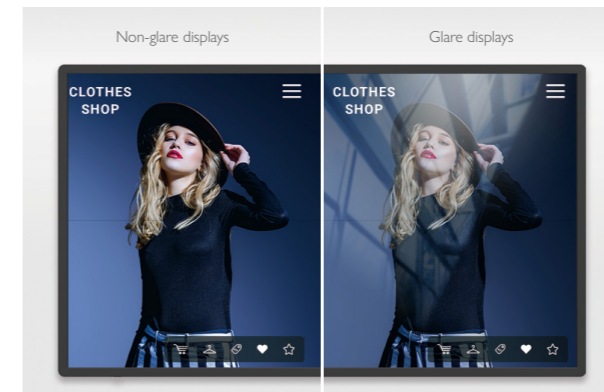

Attract more attention

With 4K UHD images and anti-glare screen, 9H tempered glass, and a smooth touch experience, the IL01 Series is the ultimate interactive signage solution for any businesses.

All-in-one digital signage solution

Attract, inform, and engage customers with a display that comes with a built-in OS, wide-reaching speakers, and the freedom to showcase your brand without any peripherals. Run promotions directly from X-Sign, play content straight from a USB drive or display your website in Kiosk Mode.

Stunning content in any positions

Display the IL01 Series in landscape or portrait mode to get the best fit for your business. Its 1.66 cm slim bezel looks elegant and sleek, no matter where it's placed.

Crystal clear images

The 4K UHD 400 nit display comes with an anti-glare screen that guarantees bright and detailed images, making the IL01 Series a perfect fit for any indoor settings.

Streamlined delivery from design to display