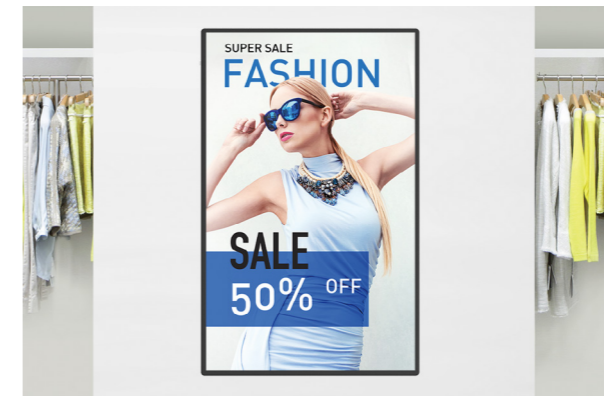

Attract, inform, and engage customers with a display that comes with a built-in OS, wide-reaching speakers, and the freedom to showcase your brand without any peripherals. Run promotions directly from X-Sign, play content straight from a USB drive or display your website in Kiosk Mode.